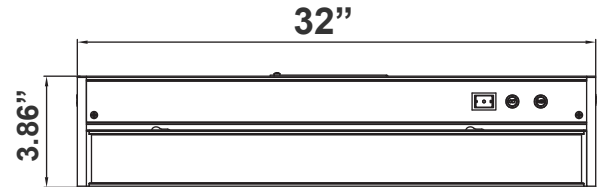

Note: _____

Type: _____

3.86"(H) X 32"(W) X 1"(D)

Illuminate your space with our RGBW & 3CCT Under Cabinet Light, featuring 9 dynamic modes for versatile lighting. With push-button color control, easily switch between vibrant colors and adjustable white temperatures to suit any mood or task. Ideal for kitchens, offices, and more, this sleek fixture combines style with practical functionality.

Mechanical:

- Extruded Aluminum Housing With Glass lens
- Increase Energy Savings And Shorten Payback Period
- 5-Step Color-Temperature Switch on Front
- 3-Step Power & Brightness Switch on Front
 - On/Off
 - 50%
 - 100%
- 3/8" KOs Cable Connector Included Instant-on to Full Brightness
- Link Fixtures Together With A Linkable Connector
- Operating Temperature: -4 F° to 114 F°
- IP Rating: IP20