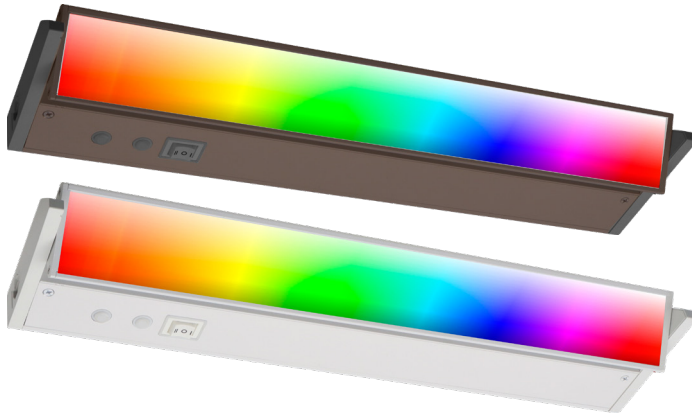

UCA SERIES UNDERCABINET LIGHTING

UCA-RGBW-PB-32-BR
UCA-RGBW-PB-32-WH

RGBW (9 MODES) & 3CCT UNDER CABINET LIGHT. PUSH-BUTTON COLOR CONTROL

MCT Multi Color Temperature (Selectable)

Customer Name: _____

Project Name: _____

Note: _____

Type: _____

3.86"(H) X 32"(W) X 1"(D)

Illuminate your space with our RGBW & 3CCT Under Cabinet Light, featuring 9 dynamic modes for versatile lighting. With push-button color control, easily switch between vibrant colors and adjustable white temperatures to suit any mood or task. Ideal for kitchens, offices, and more, this sleek fixture combines style with practical functionality.

Mechanical:

- Extruded Aluminum Housing With Glass lens
- Increase Energy Savings And Shorten Payback Period
- 5-Step Color-Temperature Switch on Front
- 3-Step Power & Brightness Switch on Front
 - On/Off
 - 50%
 - 100%
- 3/8" KOs Cable Connector Included Instant-on to Full Brightness
- Link Fixtures Together With A Linkable Connector
- Operating Temperature: -4 F° to 114 F°
- IP Rating: IP20

Lighting:

- Dimmable: Triac Dimmable
- Total Lumens: 880LM
- Color Temperature: 3000K/4000K/5000K
- RGB MODES: Sky Blue/Red/Green/Blue /Yellow/Pink/Sapphire/RGB Slow Transition/RGB Jump Transition
- Color Rendering Index: >90
- Beam Angle: 110°
- Lifespan: 50,000 Hrs.